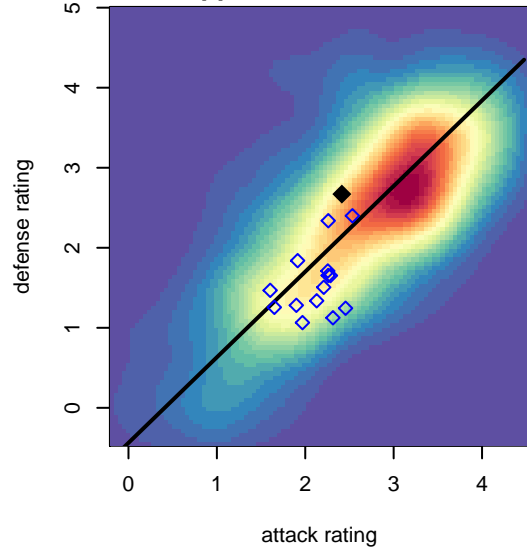

Shoreline Sportsverrou B99

Shoreline Sportsverrou
Shoreline, WA
B99 total strength=1534
attack=11.18 defense=14.45
fall league = PSPL Classic 2 U16

alt names used:
Shoreline Sports Club Verrou 99
SHORELINE SPORTS VERROU B99 (WA)

Venues played:
2015 Skagit Super Cup U17 Silver
2015 PSPL Classic 2 U16
2015 WA Cup HS Silver U16

**attack and defense variance (black dot)
relative to other teams
and top 10 in region**

**attack and defense rating
relative to others at age
and all opponents in last 13 months**