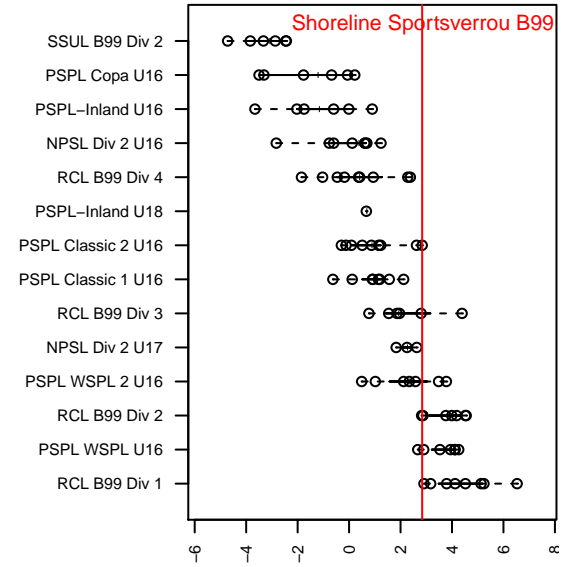

Shoreline Sportsverrou B99

Shoreline Sportsverrou
Shoreline, WA
B99 total strength=1534
attack=11.18 defense=14.45
fall league = PSPL Classic 2 U16

alt names used:
Shoreline Sports Club Verrou 99
SHORELINE SPORTS VERROU B99 (WA)

Venues played:
2015 Skagit Super Cup U17 Silver
2015 PSPL Classic 2 U16
2015 WA Cup HS Silver U16

**attack and defense variance (black dot)
relative to other teams
and top 10 in region**

**attack and defense rating
relative to others at age
and all opponents in last 13 months**