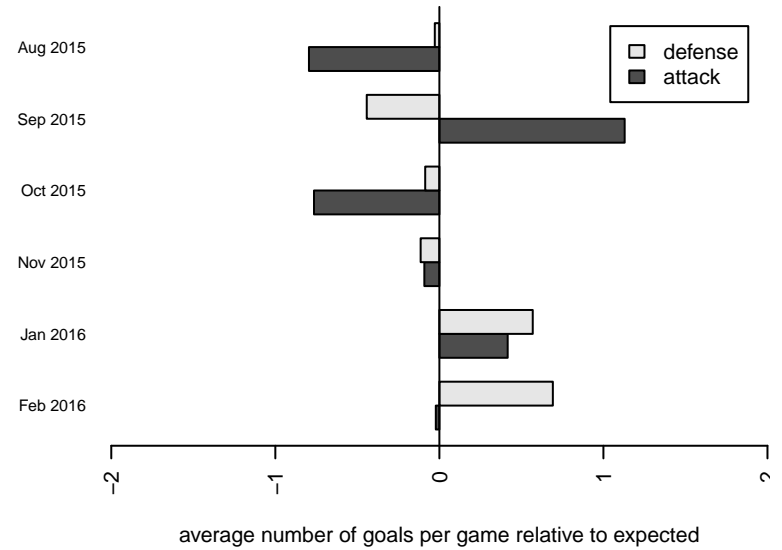

Performance relative to 13 month average