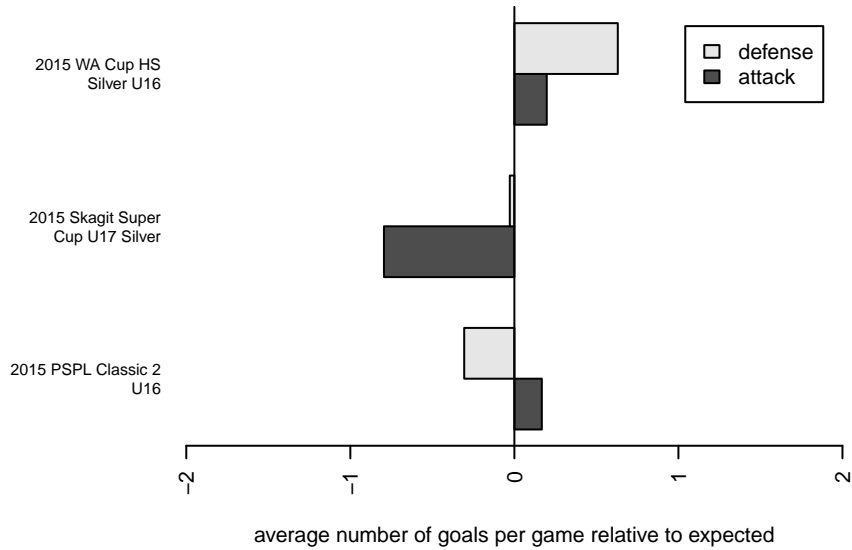

Performance relative to 13 month average