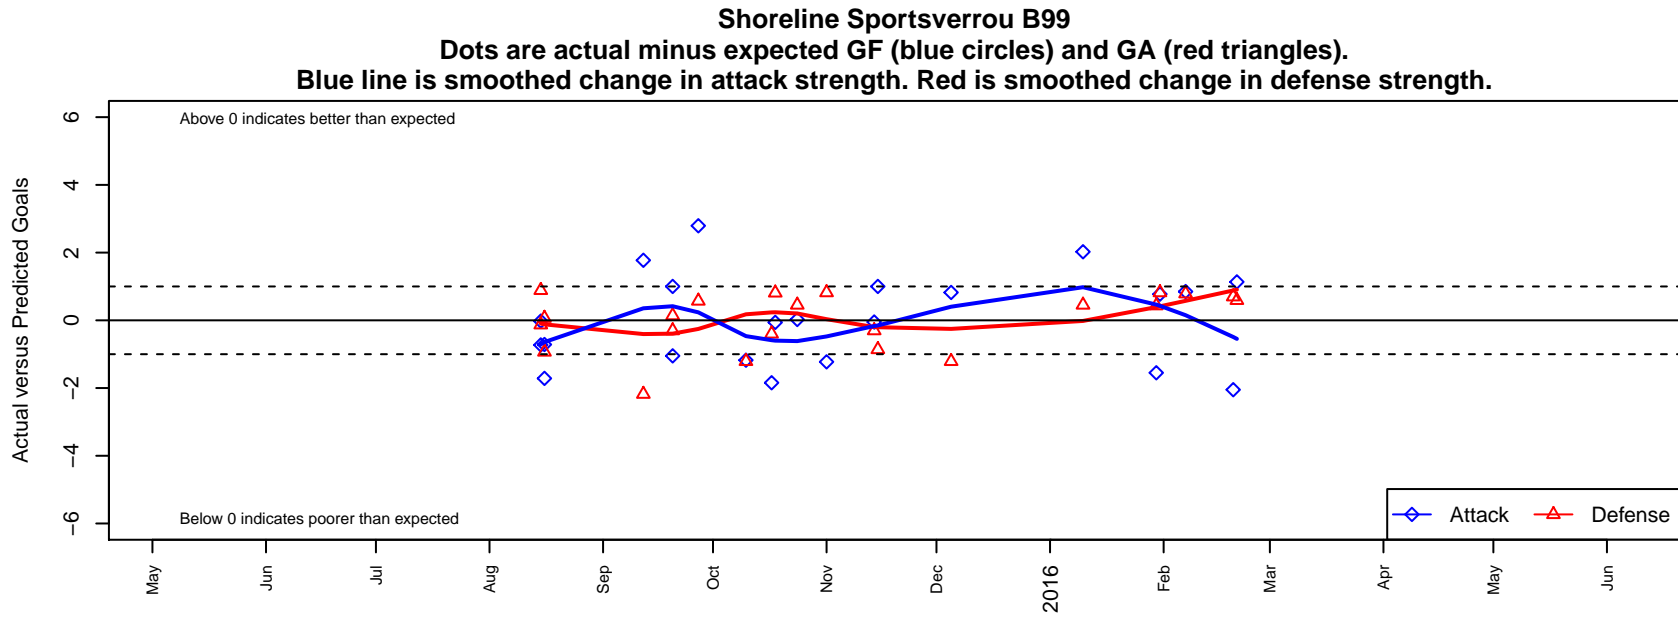

Shoreline Sportsverrou B99

Shoreline Sportsverrou
Shoreline, WA
B99 total strength=1534
attack=11.18 defense=14.45
fall league = PSPL Classic 2 U16

alt names used:
Shoreline Sports Club Verrou 99
SHORELINE SPORTS VERROU B99 (WA)

Venues played:
2015 Skagit Super Cup U17 Silver
2015 PSPL Classic 2 U16
2015 WA Cup HS Silver U16

**attack and defense variance (black dot)
relative to other teams
and top 10 in region**

**attack and defense rating
relative to others at age
and all opponents in last 13 months**